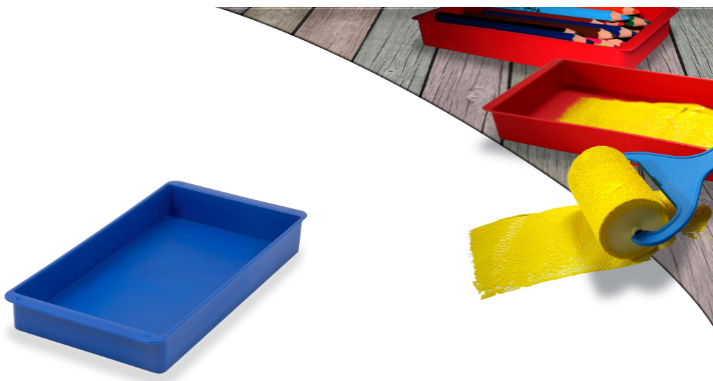

Faibo Desk Trays Multiuse Int 22.5x12cm Blue 209 07

Faibo Desk Trays Multiuse Int 22.5x12cm Blue ref 209 07, made in Spain

Code: DTM209BLUFAIBLO

Bar Code: 8425901209017

Qty: 10