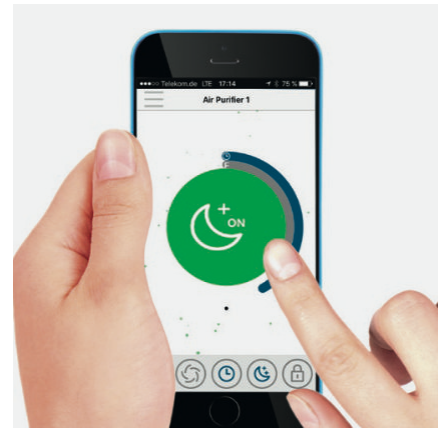

## Product description

The AP60 PRO is a professional air purifier with a high performance 360° multi layer filter. Filters pollutants such as dust, particulate matter (PM10, PM2.5 and minor), pollen and acarid allergens, pathogens such as bacteria and mould spores, cigarette smoke, exhaust fumes (also NO<sub>2</sub>), chemical vapours (Formaldehyde, Toluol, n-Butane, VOC,...) and odours from the indoor air. High-quality control panel provides function modes such as Auto/manual/turbo. In auto mode, AP60 PRO continually monitors the air quality with intelligent sensor technology (sensors for fine dust and odours) and automatically controls the power. In turbo mode AP60 PRO purifies the indoor air in a short period of time. In addition to the automatic and turbo adjustment, the fan speed can be manually adjusted at 3 levels and furthermore to the separate super quiet night mode. Timer function can be preset to operate whether in „start timer“ mode, or in „stop timer“ mode. Further features such as lock function, filter status or a customization of the automatic mode can be operated via the corresponding APP „IDEAL AIR PRO“. AP60 PRO automatically informs you, when to change the 360° filter. On an average, the 360° filter has to be changed after 12 months, depending on the intensity of the usage.

# IDEAL

pure air. pure life.

### HIGH-QUALITY CONTROL PANEL

Control in an intuitive and comfortable way. Functions: on/off, automatic/manual/turbo, timer, night mode.

### COLOUR CODES INDICATE THE AIR QUALITY

The current air quality is indicated in a three-colour code via LED. Depending on the air quality, in the automatic mode, the intelligent process controller regulates the cleaning performance and controls the filter.